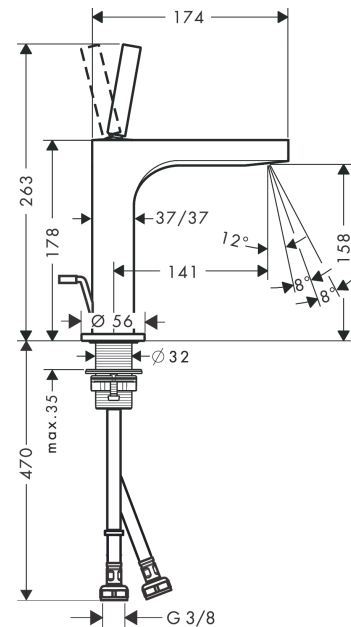

AXOR Citterio

Single lever basin mixer 160 with pin handle and pop-up waste set

Surfaces: **Chrome** Article Number: **39031000**

Description

product features

- consists of: single lever basin mixer, waste set
- ComfortZone 160
- projection 141 mm
- laminar spray
- swiveling spray former
- flow rate at 3 bar: 5 l/min
- joystick ceramic cartridge
- suitable for continuous flow water heaters
- pop-up waste set G 1¼
- connection dimension: DN15

Technology

Design awards

Product image

Scale drawing

Flowchart